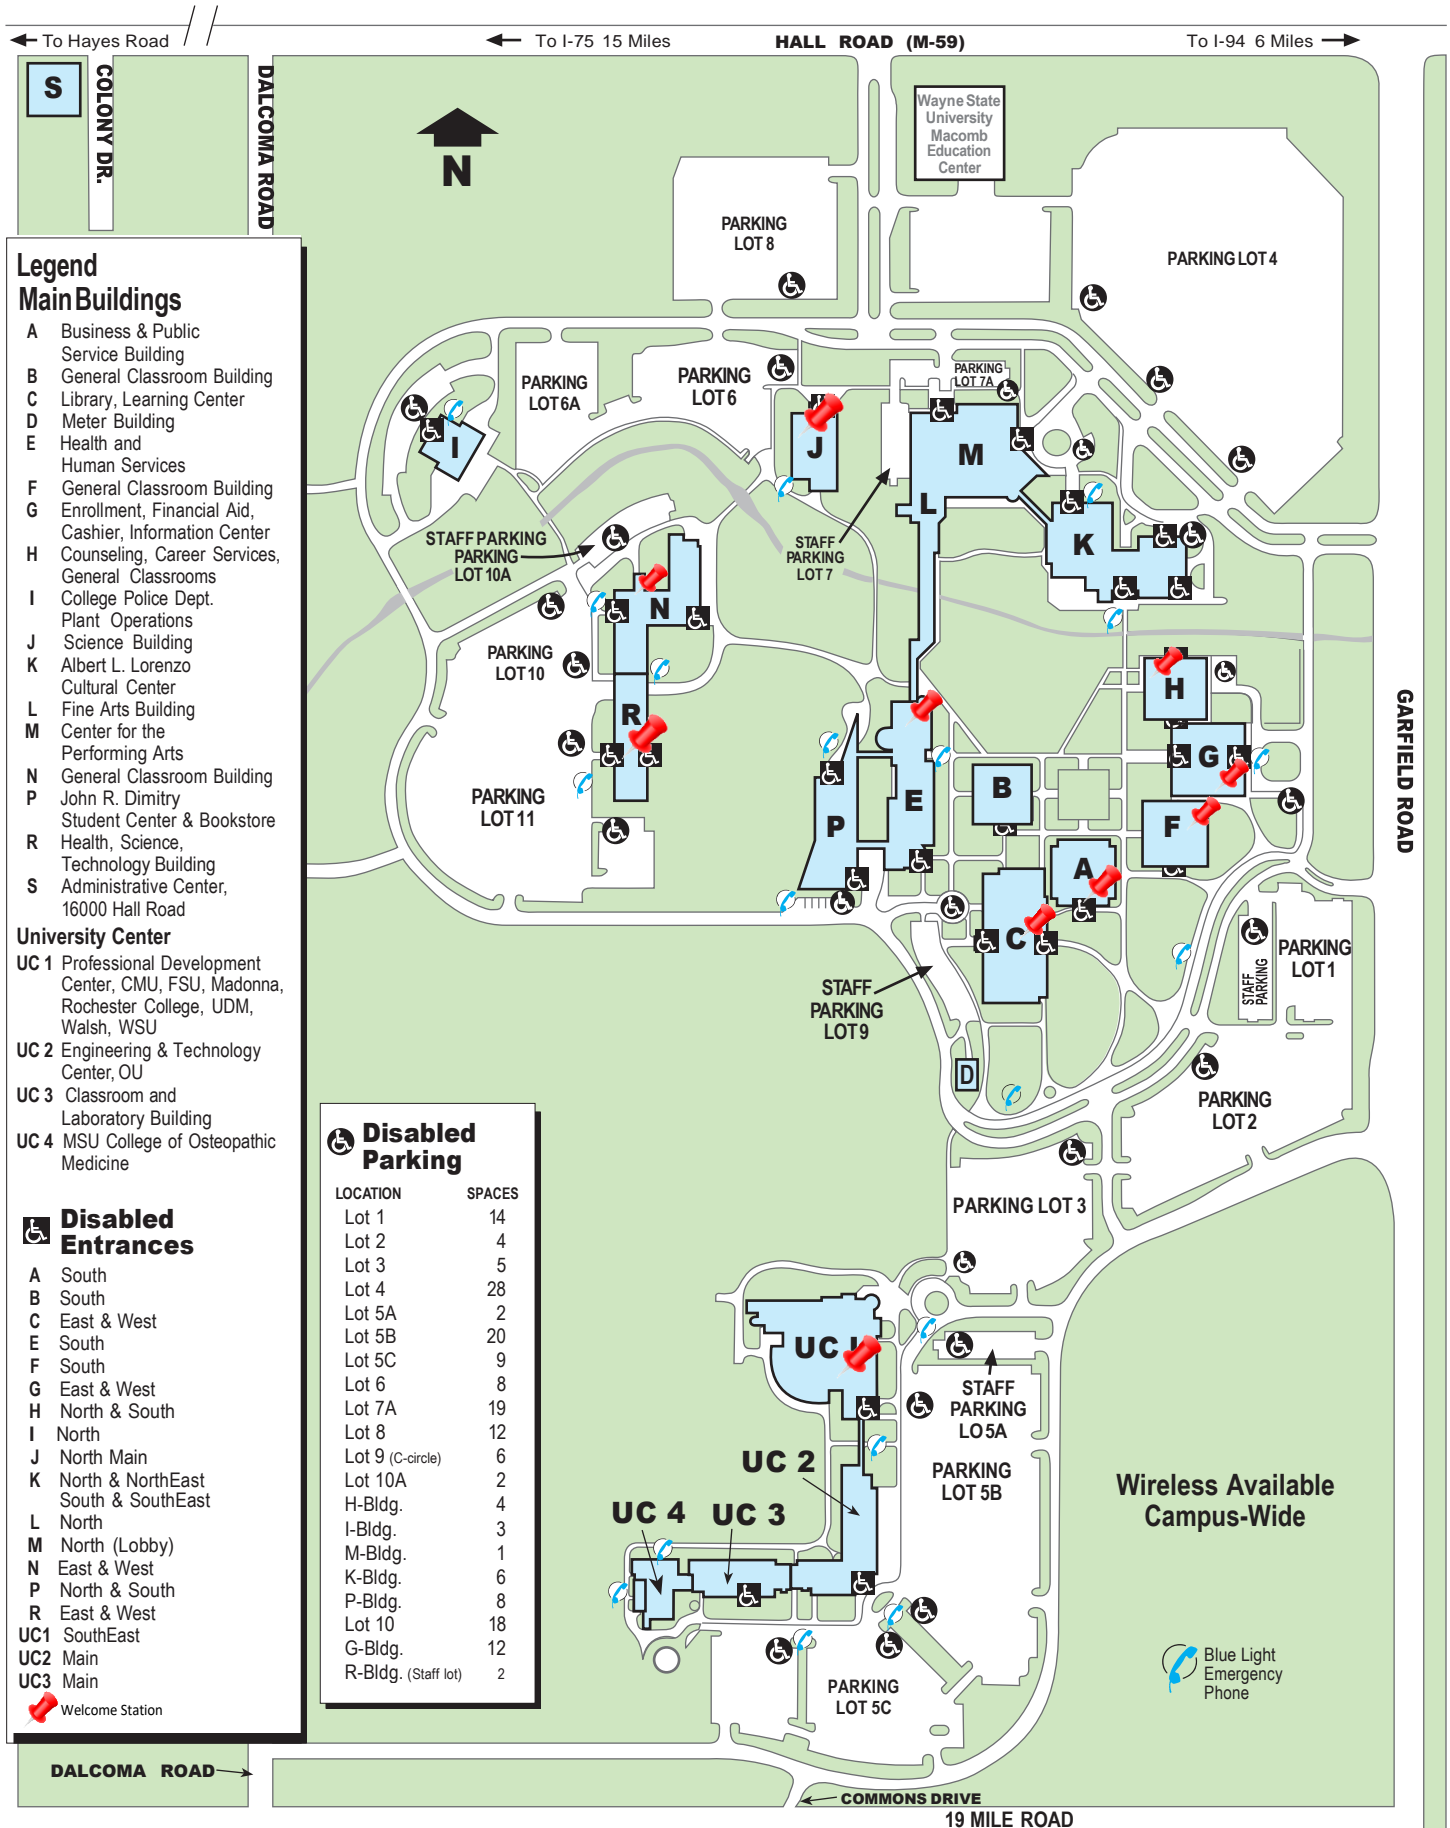

# MACOMB COMMUNITY COLLEGE CENTER CAMPUS

44575 Garfield Road • Clinton Twp., MI 48038-1139 • 1.866.Macomb1 • www.macomb.edu

### Disabled Entrances

- A South
- B South
- C East & West
- E South
- F South
- G East & West
- H North & South
- I North
- J North Main
- K North & NorthEast South & SouthEast
- L North
- M North (Lobby)
- N East & West
- P North & South
- R East & West
- UC1 SouthEast
- UC2 Main
- UC3 Main

### Disabled Parking

LOCATION	SPACES
Lot 1	14
Lot 2	4
Lot 3	5
Lot 4	28
Lot 5A	2
Lot 5B	20
Lot 6	9
Lot 7A	8
Lot 8	19
Lot 9	12
Lot 9 (C-circle)	6
Lot 10A	2
H-Bldg.	4
I-Bldg.	3
M-Bldg.	1
K-Bldg.	6
P-Bldg.	8
Lot 10	18
G-Bldg.	12
R-Bldg. (Staff lot)	2

Wireless Available Campus-Wide

DALCOMA ROAD

COMMONS DRIVE  
19 MILE ROAD